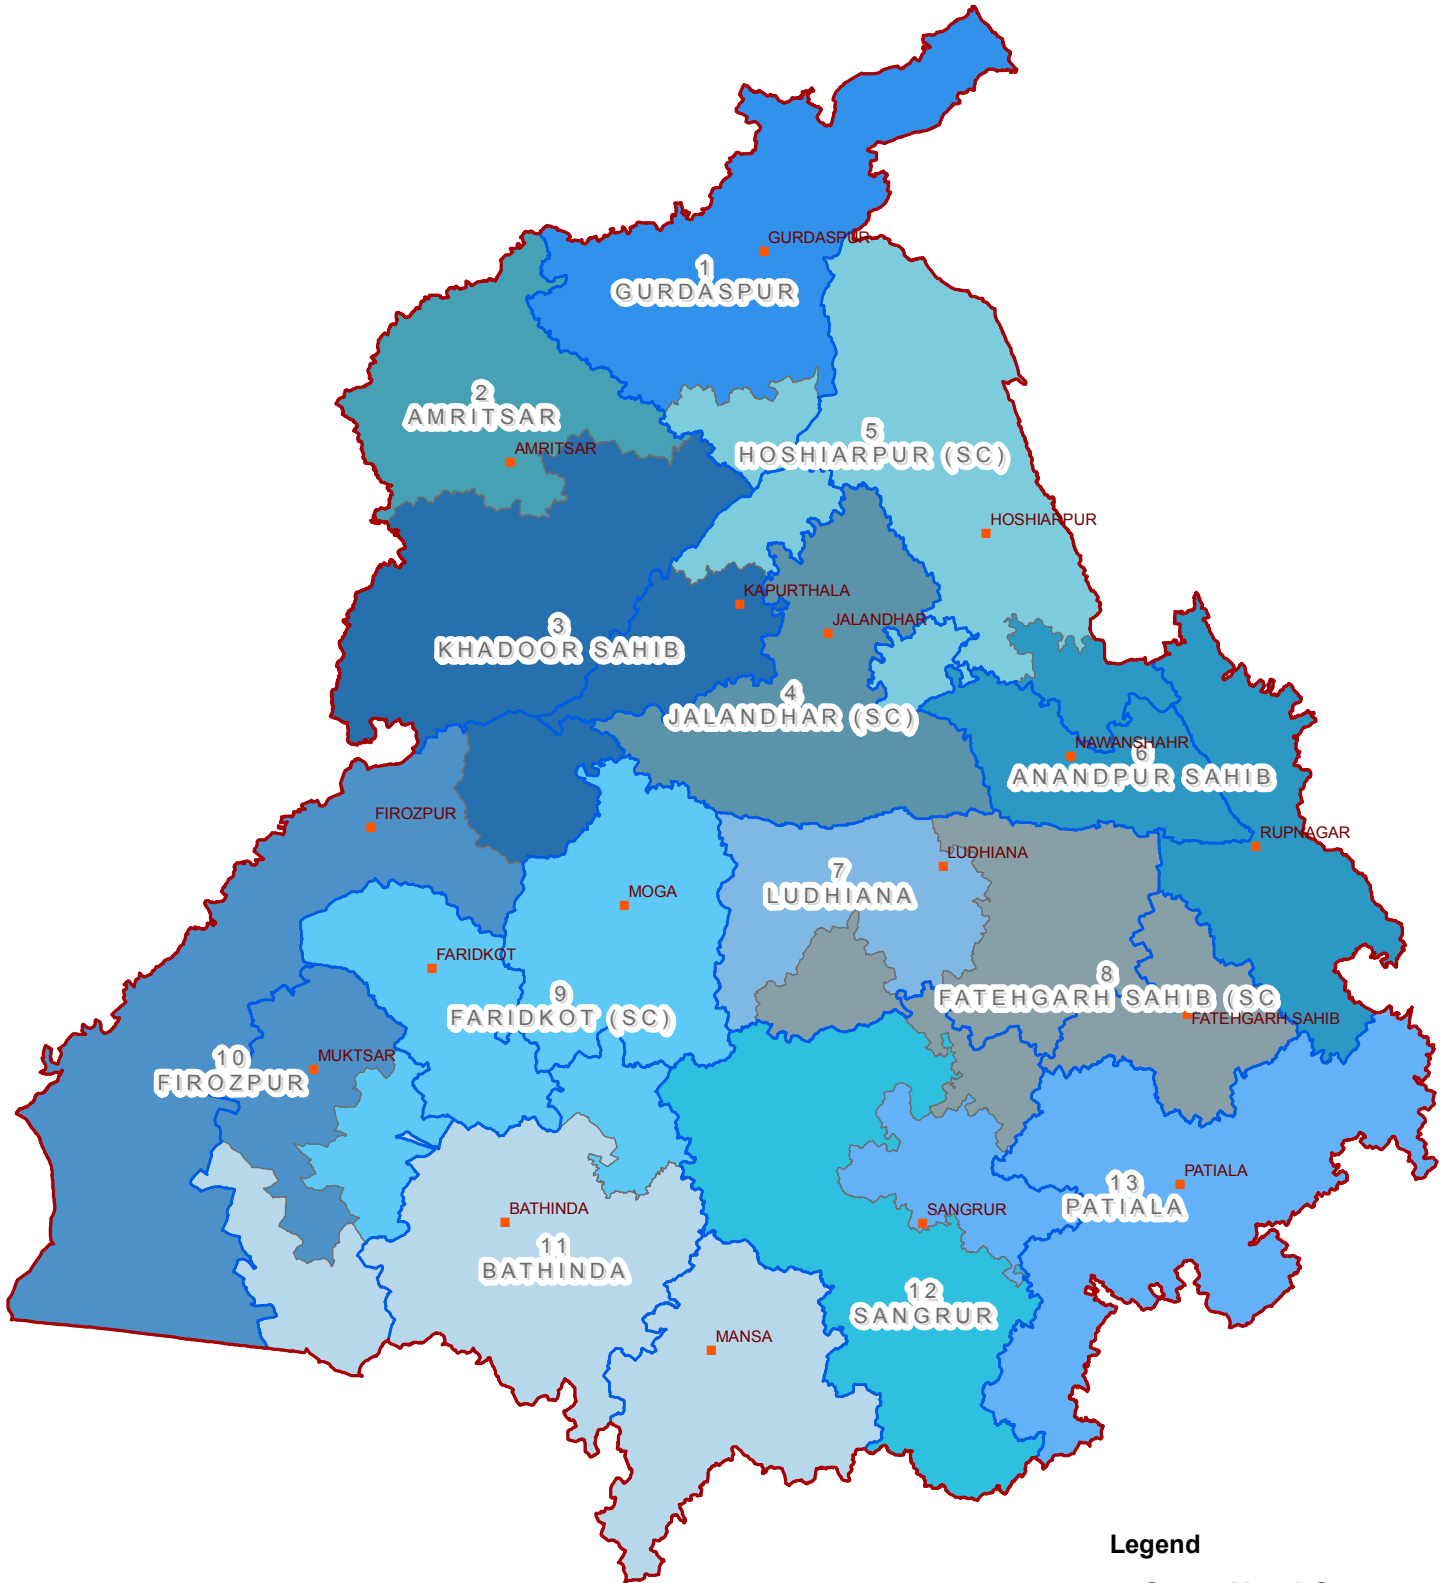

Parliamentary Constituencies Punjab

Legend

- State Head Quarter
- District Head Quarters
- State Boundary
- District Boundary